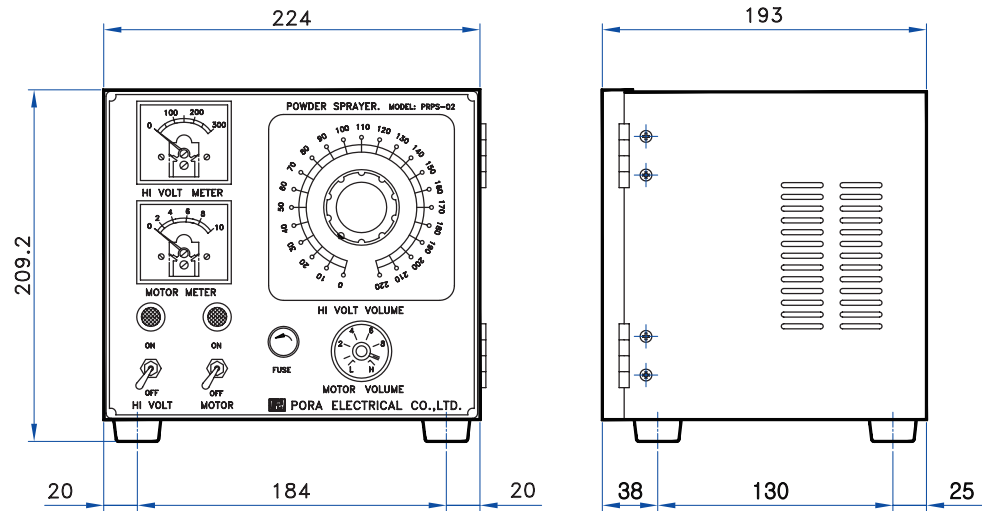

PRPS-02

Powder Spray Controller

This controls the quantity and speed of emission from the powder sprayer.

※ The content of this leaflet may be changed without prior notice, for which we request your kind understanding.

DIMENSION

SPECIFICATIONS

Model	PRPS-02
Voltage	Dual use 220Vac, 380Vac
Motor output	0 ~ 10Vac
Transformer output	0 ~ 220Vac
Weight	10kg

DIAGRAM